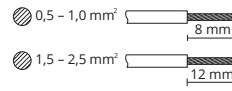

3

4

5

6

Dipswitch

	mA	lm
	125	31%
	150	38%
	175	44%
	200	50%
	225	56%
	250	63%
	275	69%
	300	75%
	325	81%
	350	88%
	375	94%
	400	100%
	425	-
	450	-
	475	-
	500	-

Standard

Dali Dim

Push Dim