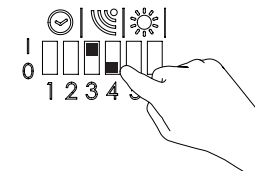

Hold time

	1	2
10 min	1	1
5 min	0	1
1 min	1	0
5 sec	0	0

Motion sensitivity

Sensitivity	3	4
High	1	1
Medium	0	1
Low	1	0
Off	0	0

1

High

2

Medium

3

Low

Daylight sensitivity

Sensitivity	5	6
Low	1	1
Medium	0	1
High	1	0
Off	0	0

1

Low

2

Medium

3

High