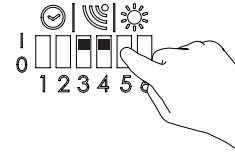

Hold time

	1	2
10 min	1	1
5 min	0	1
1 min	1	0
5 sec	0	0

Motion sensitivity

Sensitivity	3	4
High	1	1
Medium	0	1
Low	1	0
Off	0	0

1

High

2

Medium