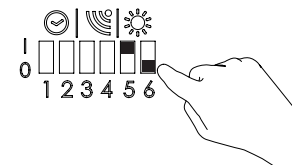

Hold time

	1	2
10 min	1	1
5 min	0	1
1 min	1	0
5 sec	0	0

Motion sensitivity

Sensitivity	3	4
High	1	1
Medium	0	1
Low	1	0
Off	0	0

1

High

2

Medium

3

Low

Daylight sensitivity

Sensitivity	5	6
Low	1	1
Medium	0	1
High	1	0
Off	0	0

1

Low

2

Medium

3

High