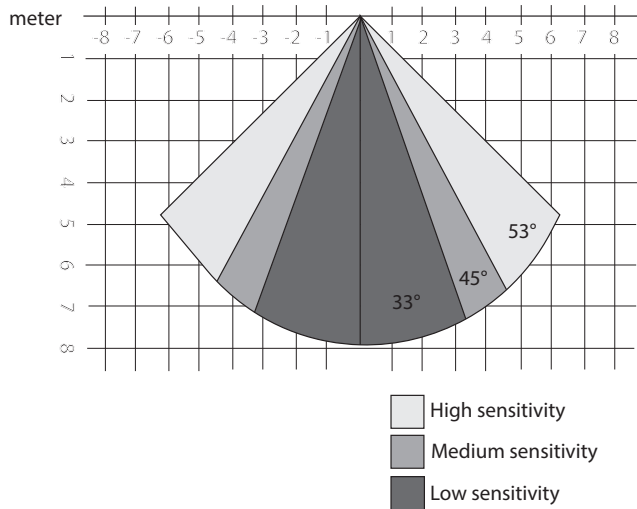

Hold time

	1	2
10 min	1	1
5 min	0	1
1 min	1	0
5 sec	0	0

Motion sensitivity

Sensitivity	3	4
High	1	1
Medium	0	1
Low	1	0
Off	0	0

1

High

2

Medium

3

Low

Daylight sensitivity

Sensitivity	5	6
Low	1	1
Medium	0	1
High	1	0
Off	0	0

1

Low

2

Medium