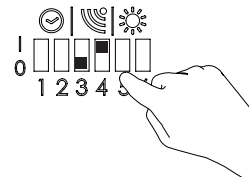

Hold time

	1	2
10 min	1	1
5 min	0	1
1 min	1	0
5 sec	0	0

Motion sensitivity

Sensitivity	3	4
High	1	1
Medium	0	1
Low	1	0
Off	0	0

1

High

2

Medium